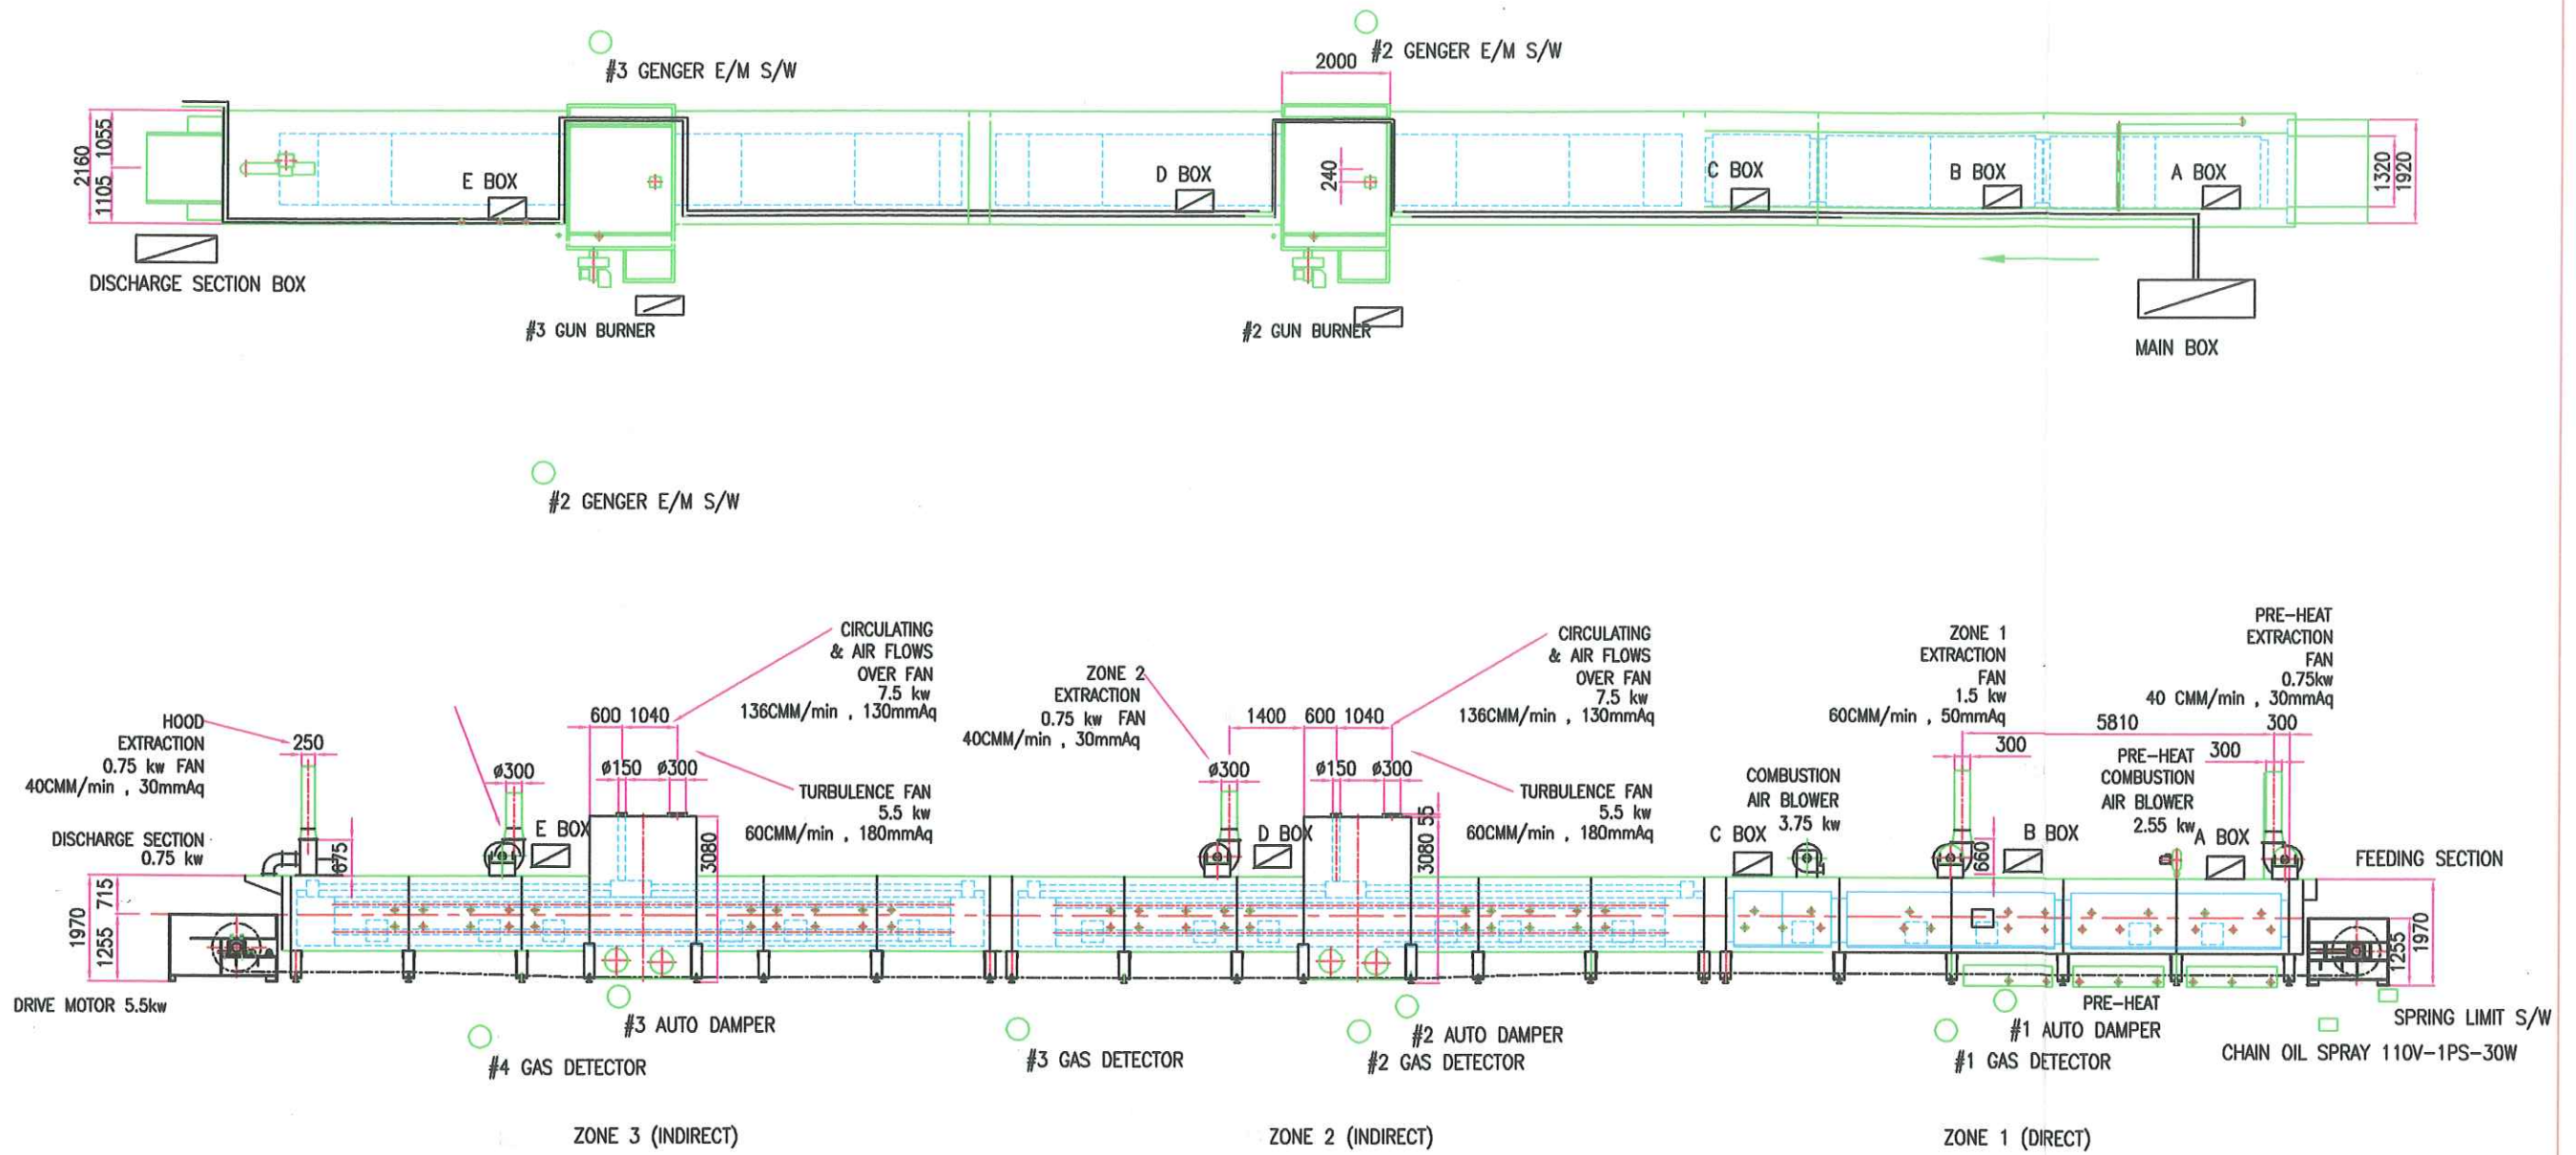

LAYOUT OF POTATO CHIP'S BAKING OVEN	DRAWING NAME	MATE.	QUANTITY	08.01.08	DATE	FINISH	DONG YANG FOOD MACHINERY CO.,LTD
	DRAWING NO	SCALE	Y.S.CHOI	DESIGN	FILE NO		

LAYOUT OF POTATO CHIP'S BAKING OVEN	DRAWING NAME	MATE.	QUANTITY	08.01.08	DATE	FINISH	DONG YANG FOOD MACHINERY CO.,LTD DG
	DRAWING NO	SCALE	Y.S.CHOI	DESIGN	FILE NO		

LAYOUT OF POTATO CHIP'S BAKING OVEN	DRAWING NAME	MATE.	QUANTITY	08.01.08	DATE	FINISH	DONG YANG FOOD MACHINERY CO.,LTD
	DRAWING NO	SCALE	Y.S.CHOI	DESIGN	FILE NO		