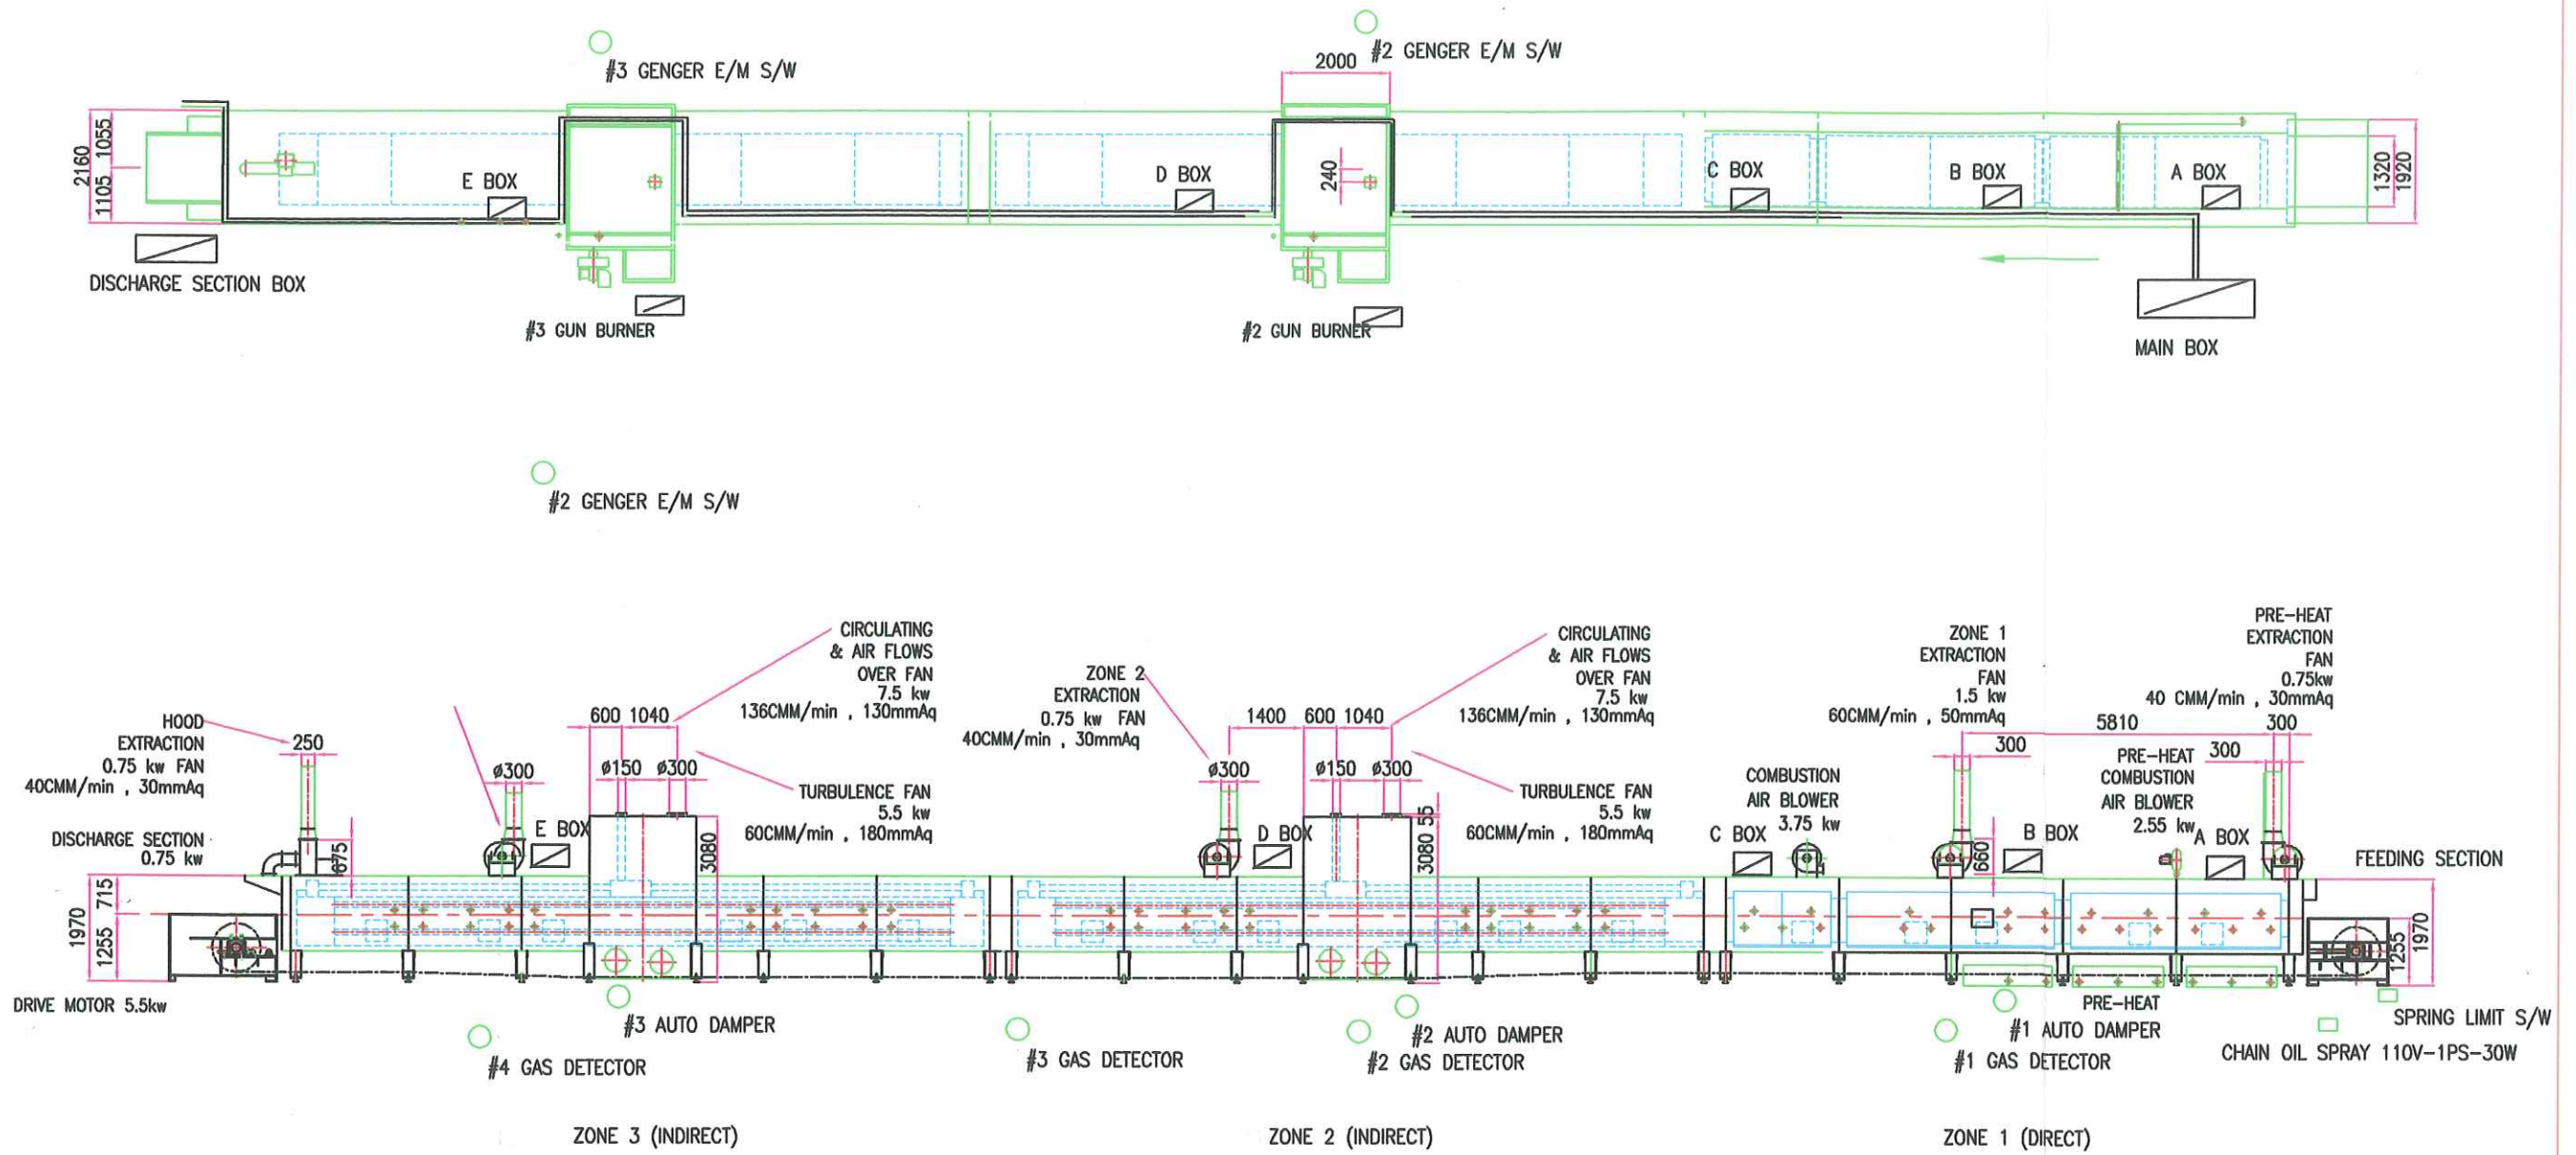

LAYOUT OF POTATO CHIP'S BAKING OVEN	DRAWING NAME	MATE.	QUANTITY	08.01.08	DATE	FINISH	DONG YANG FOOD MACHINERY CO.,LTD
	DRAWING NO	SCALE	Y.S.CHOI	DESIGN	FILE NO		

LAYOUT OF POTATO CHIP'S BAKING OVEN	DRAWING NAME	MATE.	QUANTITY	08.01.08	DATE	FINISH	DONG YANG FOOD MACHINERY CO.,LTD DG
	DRAWING NO	SCALE	Y.S.CHOI	DESIGN	FILE NO		

LAYOUT OF POTATO CHIP'S BAKING OVEN	DRAWING NAME	MATE.	QUANTITY	08.01.08	DATE	FINISH	DONG YANG FOOD MACHINERY CO.,LTD
	DRAWING NO	SCALE	Y.S.CHOI	DESIGN	FILE NO		